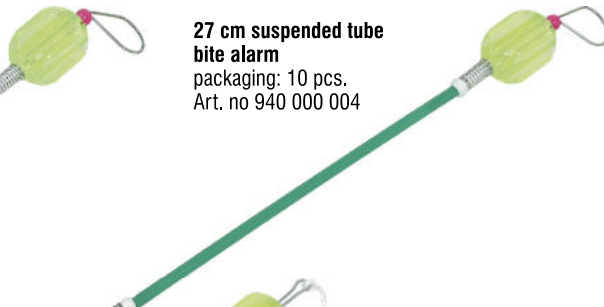

15 cm suspended tube bite alarm
packaging: 10 pcs.
Art. no 940 000 002

19 cm suspended tube bite alarm
packaging: 10 pcs.
Art. no 940 000 003

27 cm suspended tube bite alarm
packaging: 10 pcs.
Art. no 940 000 004