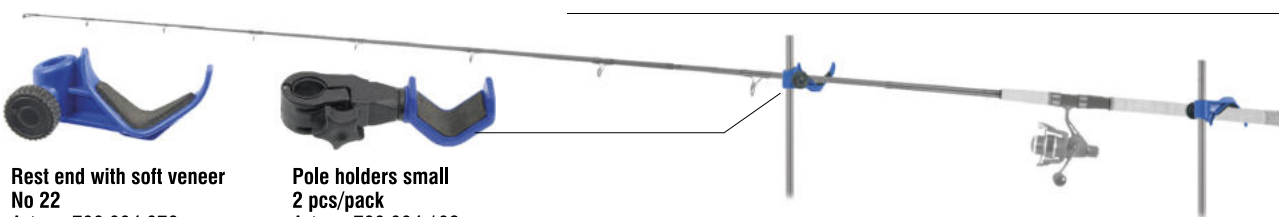

Adjustable top comb (large)
Art. no 700 004 069

Top comb (fixed)
Art. no 700 004 070

30/50 cm Buzz Bar
Art. no 700 004 059

30/50 cm Buzz Bar with ends
Art. no 700 004 058

Feeder rest head
Art. no 700 004 103