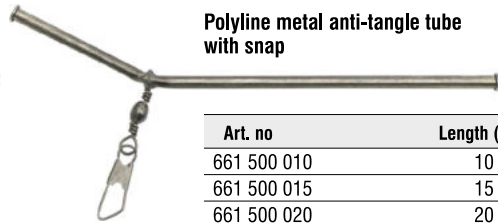

Polyline metal anti-tangle tube with snap

Art. no	Length (cm)
661 500 010	10
661 500 015	15
661 500 020	20
661 500 025	25