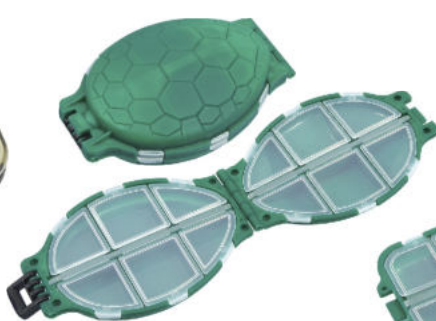

Fly fishing box
138 × 95 × 16
Art. no 850 000 009

Fly fishing box
108 × 78 × 34
Art. no 850 000 007

Fly fishing box
127 × 100 × 48
Art. no 850 000 008

Fly fishing box
100 × 70 × 40
Art. no 850 000 006

Box with magnetic compartments
110 × 75 × 12
Art. no 850 000 002