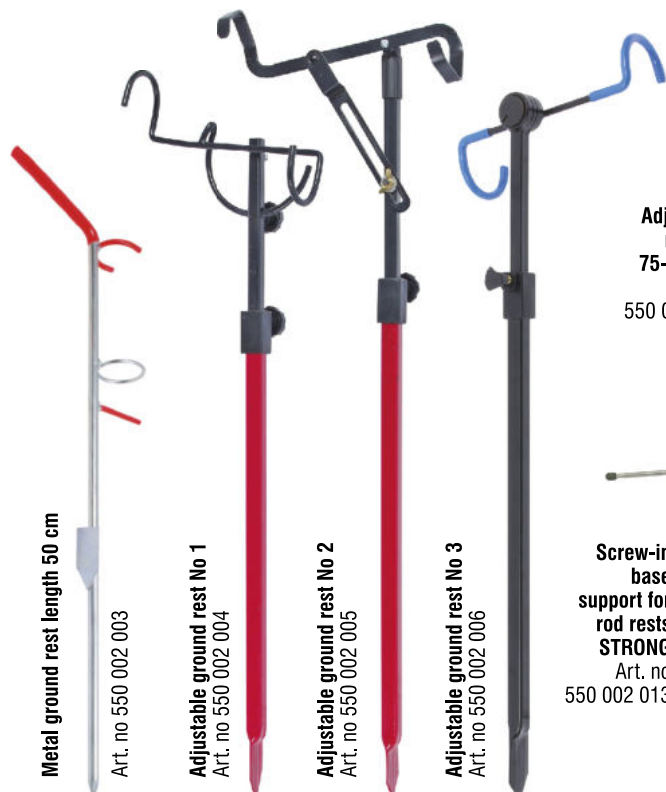

Small ground rest Art. no 550 002 001

Large ground rest Art. no 550 002 002

Metal ground rest length 50 cm

Art. no 550 002 003

Adjustable ground rest No 1

Art. no 550 002 004

Adjustable ground rest No 2

Art. no 550 002 005

Adjustable ground rest No 3

Art. no 550 002 006