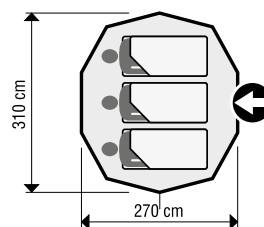

- Material resistant to 5000 mm water column, can be used for winter fishing
- Load bearing frame: 2 aluminium bars $\varnothing$ 16 mm
- Strong, detachable and waterproof floor
- "Second skin" overwrap provided in the kit, water resistance up to 5000 mm water column
- Durable and strongly sewn peg loops
- After use of the "second skin" overwrap, eliminated water condensation effect inside the tent
- Solid, screw pegs provided in the kit.