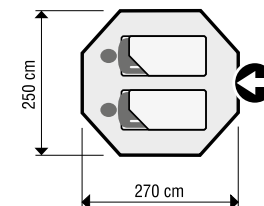

- Material resistant to 3000 mm water column, can be used for winter fishing
- Load bearing frame: umbrella, two 120 cm height adjusting arms, glass fibre $\varnothing$ 11 mm entry frame
- Detachable front with mosquito screen
- Durable, detachable and waterproof polyethylene floor
- Durable and strongly sewn peg loops.