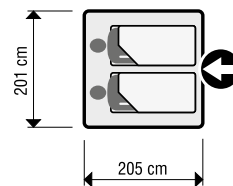

- Waterproof fabric up to 1500 mm of water column
- Frame: 4 strong fiberglass poles
- Durable permanent floor
- Fast erect system
- Strong ground pegs and a carry bag included.