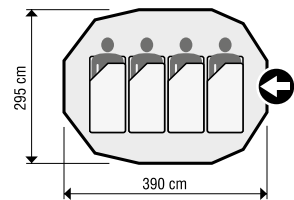

Shelter XXL tent

Art. no 976 010 007

- Dimensions: length: 390 cm, width: 295 cm, height: 150 cm
- Tent weight: 15 kg

- Material resistant to 5000 mm water column
- Load bearing frame: 4 aluminium bars $\varnothing$ 19 mm
- Possibility to detach the front and obtain a two-person tent with a canopy
- Strong, detachable and waterproof floor
- Durable and strongly sewn peg loops
- Solid, screw pegs provided in the kit
- Second skin overwrap can be purchased separately.

Tent with overwrap No 1

Art. no 976 010 001

- Dimensions: length: 250 cm, width: 278 cm, height: 135 cm
- Tent weight: 6.5 kg, spreads: 1.7 kg.