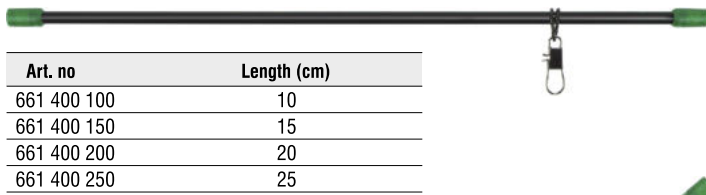

Art. no
950 000 015

Spare rubbers No 3 for Sport slingshots (small universal)

Art. no
950 000 016

Spare rubbers No 4 for Sport slingshots (bite balls)

Art. no
950 000 017

Straight black anti-tangle tube with snap