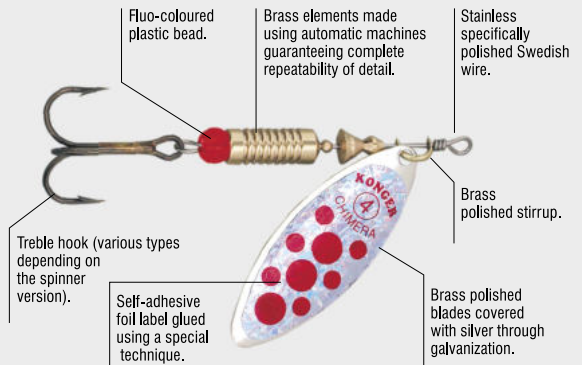

Spinners and spoons acknowledged by fishermen for many years, being systematically enriched by new patterns, design and colour solutions. Both classical, known for years, and the latest models not only please the fisherman's eye, but are also effective. Konger's offer includes every metal lure you may need in our waters.

Spinner article number structure				Galvanic coats:	
3511	1	2	xxx	0 – silver	
Spinner no	Size	Galvanic coats	Colour	1 – gold	
				2 – coppery