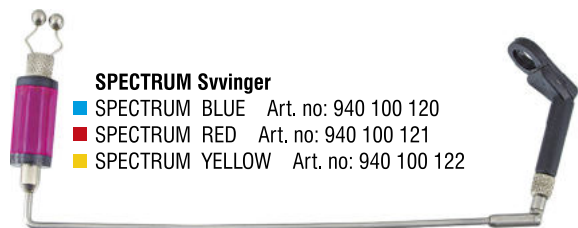

SPECTRUM Svvinger

- SPECTRUM BLUE Art. no: 940 100 120
- SPECTRUM RED Art. no: 940 100 121
- SPECTRUM YELLOW Art. no: 940 100 122