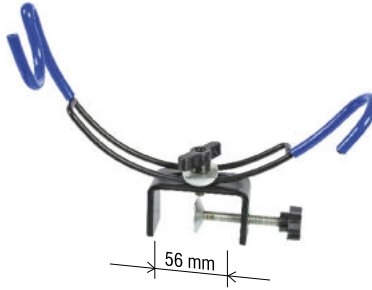

Boat mounted rod holder No 2
Art. no 700 004 062

56 mm