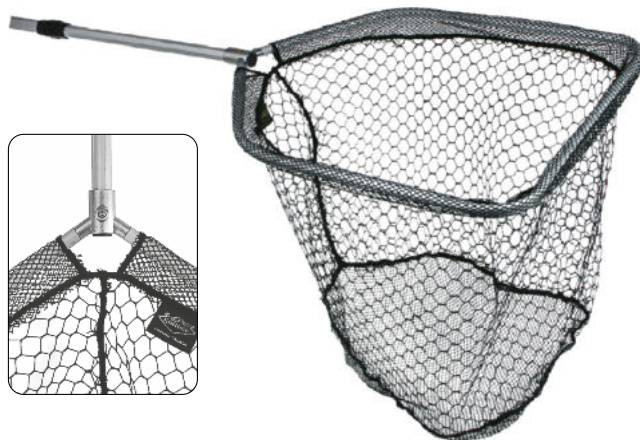

Carp landing nets

Art. no	Length (cm)	Basket dimensions (cm)	Mesh size (mm)	Number of sections
700 720 170	170	55 × 45	20 × 20	2
700 721 200	200	65 × 55	15 × 30	2
700 722 230	230	70 × 65	15 × 30	2
700 723 260	260	70 × 65	20 × 20	2