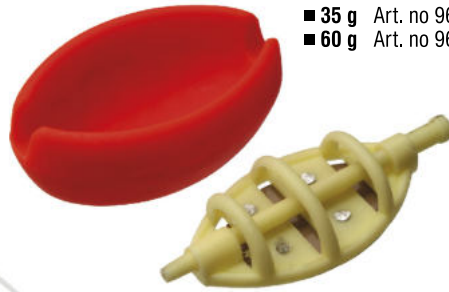

Feeder for the method with mould
■ 35 g Art. no 960 002 002
■ 60 g Art. no 960 002 003