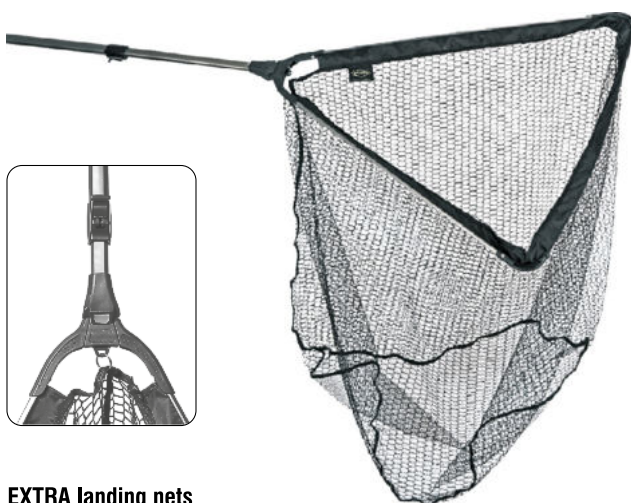

EXTRA landing nets

Art. no	Length (cm)	Basket dimensions (cm)	Mesh size (mm)	Number of sections
700 602 150	150	40 × 40	10 × 20	2
700 602 170	170	50 × 50	10 × 20	2
700 602 200	200	60 × 60	10 × 20	2
700 602 220	220	70 × 70	10 × 20	2
700 603 200	200	40 × 40	10 × 20	3
700 603 220	220	50 × 50	10 × 20	3
700 603 250	250	60 × 60	10 × 20	3
700 603 280	280	70 × 70	10 × 20	3