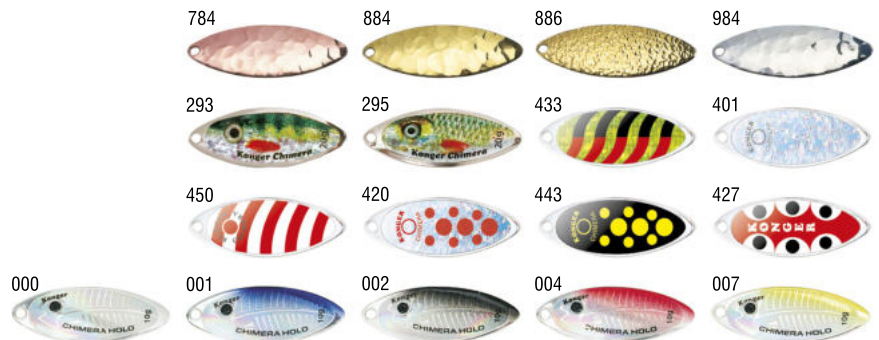

Spinners and spoons acknowledged by fishermen for many years, being systematically enriched by new patterns, design and colour solutions. Both classical, known for years, and the latest models not only please the fisherman's eye, but are also effective. Konger's offer includes every metal lure you may need in our waters.

Spinner article number structure				Galvanic coats:	
3511	1	2	xxx	0 – silver	
Spinner no	Size	Galvanic coats	Colour	1 – gold	
				2 – coppery	

SPINNERS

Recommended by Radosław Śmiejkowski
TEAM KONGER

3511 TARPON

Size	5	4	3	2	1	0
Weight (g)	–	10,0	6,0	4,5	4,0	–

Art. no
351 140 350

3512 TARPON ACUSTIC

Size	5	4	3	2	1	0
Weight (g)	–	10,0	6,0	4,5	4,0	–

Art. no
351 240 350

3501 CHIMERA

Size	5	4	3	2	1	0
Weight (g)	20,0	14,0	10,0	6,5	5,0	2,5

Art. no
350 140 420