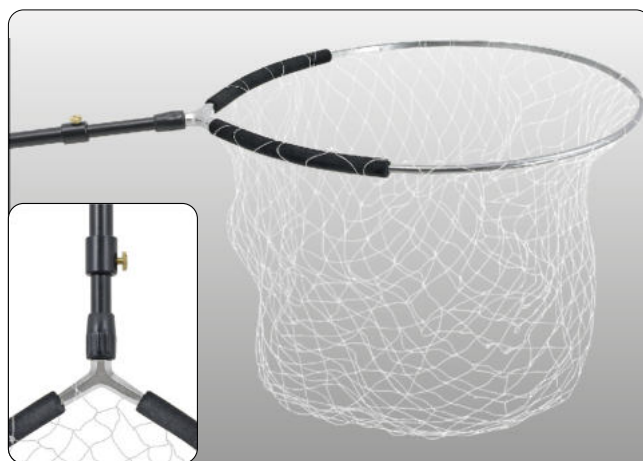

Monofilament landing net, telescopic hand