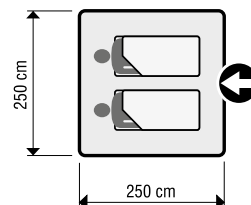

Tent No 5

Art. no 976 010 005

- Dimensions: length: 250 cm, width: 250 cm, height: 145 cm
- Tent weight: 6.7 kg.

6,7 kg

- Tent sheathing resistant to 5000 mm water column
- Load bearing frame: 4 glass fibre bars $\varnothing$ 11, 9.5, 8.5 mm
- Fixed, strong, waterproof floor
- Durable, sewn and strong peg loops
- Eliminated water condensation effect inside the tent
- Pegs provided in the kit.

Tent No 6

Art. no 976 010 006

- Dimensions: length: 280 cm, width: 210 cm, height: 150 cm
- Tent weight: 5.6 kg.

5,6 kg

- Tent sheathing resistant to 5000 mm water column
- Load bearing frame: 3 glass fibre bars $\varnothing$ 11 mm
- Comfortable, suspended bedroom
- Strong, waterproof, polyethylene floor
- Durable and strongly sewn peg loops
- Pegs provided in the kit.

Tent No 8

Art. no 976 010 010

- Dimensions: length: 205 cm, width: 201 cm, height: 125 cm
- Weight: 4,4 kg.

4,4 kg

- Waterproof fabric up to 1500 mm of water column
- Frame: 4 strong fiberglass poles
- Durable permanent floor
- Fast erect system
- Strong ground pegs and a carry bag included.