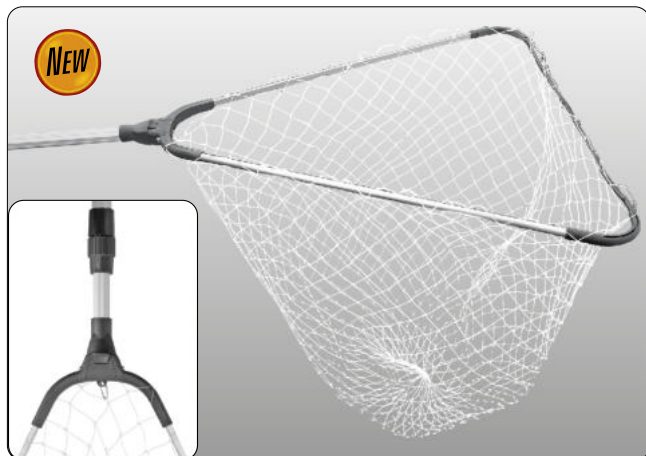

Monofilament landing net ECO

Art. no	Length (cm)	Basket dimensions (cm)	Mesh size (mm)	Number of sections
700 000 014	150	40 × 40 × 30	20	2
700 000 015	170	50 × 50 × 40	20	2
700 000 016	200	60 × 60 × 50	20	2
700 000 017	220	70 × 70 × 55	20	2