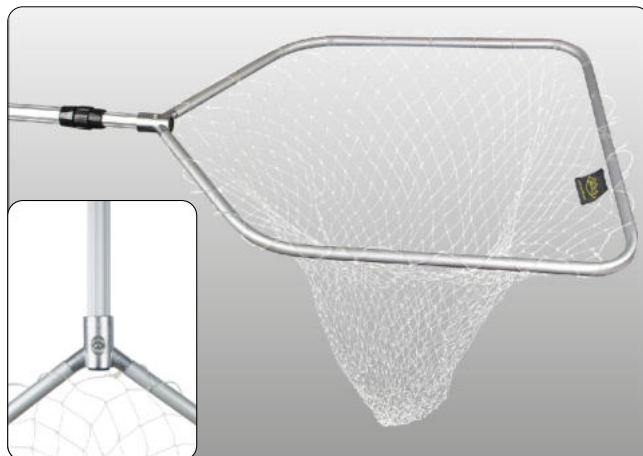

BIG CARP landing net

Art. no	Length (cm)	Basket dimensions (cm)	Mesh size (mm)	Number of sections
700 953 001	240	100 × 100	10 × 20	2

Monofilament landing net ECO

Art. no	Length (cm)	Basket dimensions (cm)	Mesh size (mm)	Number of sections
700 000 014	150	40 × 40 × 30	20	2
700 000 015	170	50 × 50 × 40	20	2
700 000 016	200	60 × 60 × 50	20	2
700 000 017	220	70 × 70 × 55	20	2

Strong monofilament landing net

Art. no	Length (cm)	Basket dimensions (cm)	Mesh size (mm)	Number of sections
700 724 220	220	60 × 50	20 × 20	2
700 724 260	260	60 × 60	30 × 30	2

A landing net designed specifically for catching large predators and made of a transparent monofilament, so that the fish would not see it while landing, and lure hooks and treble hooks do not stick or tangle in the net while struggling with the fish.