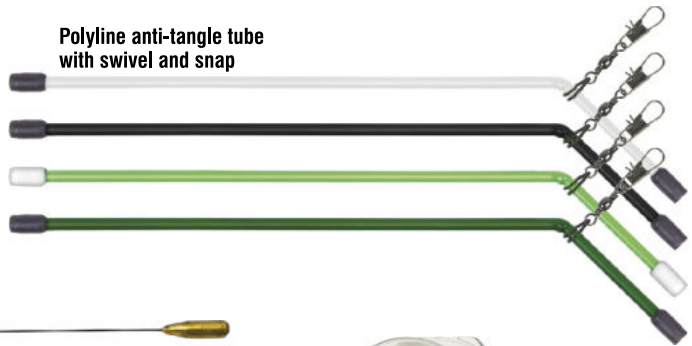

Polyline anti-tangle tube with swivel and snap