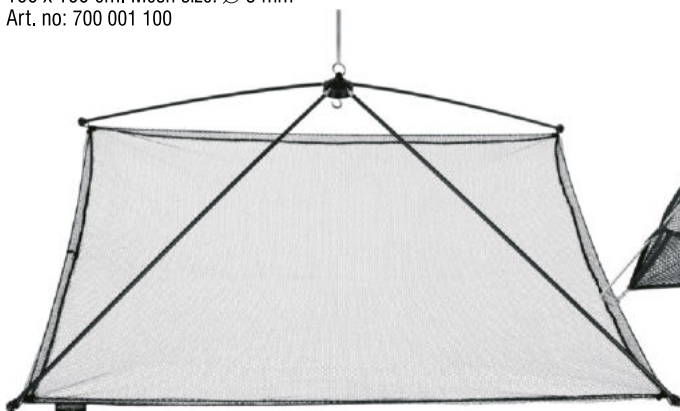

Foldable umbrella style livebait net
100 x 100 cm, Mesh size: Ø 5 mm
Art. no: 700 001 100

LUX Foldable umbrella style livebait net
100 x 100 cm, Mesh size: Ø 4 mm
Art. no: 700 003 100

Common umbrella style livebait net
100 x 100 cm, Mesh size: Ø 5 mm
Art. no: 700 002 100