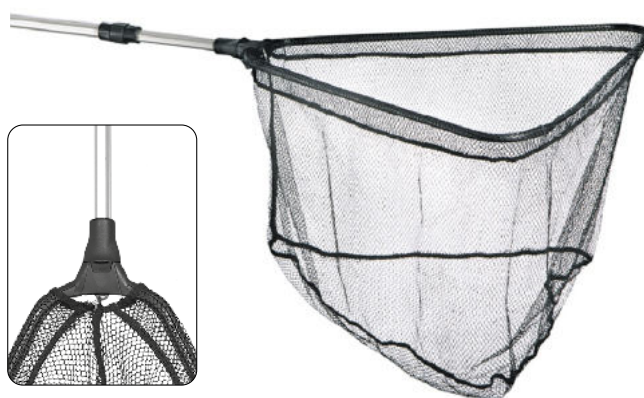

NET EXTRA landing nets

Art. no	Length (cm)	Basket dimensions (cm)	Mesh size (mm)	Number of sections
700 600 220	220	70 × 70	10 × 20	2

ALU SPECIAL landing net

Art. no	Length (cm)	Basket dimensions (cm)	Mesh size (mm)	Number of sections
700 700 210	210	70 × 50	10 × 20	2