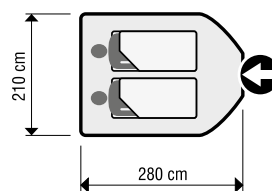

- Tent sheathing resistant to 5000 mm water column
- Load bearing frame: 3 glass fibre bars $\varnothing$ 11 mm
- Comfortable, suspended bedroom
- Strong, waterproof, polyethylene floor
- Durable and strongly sewn peg loops
- Pegs provided in the kit.