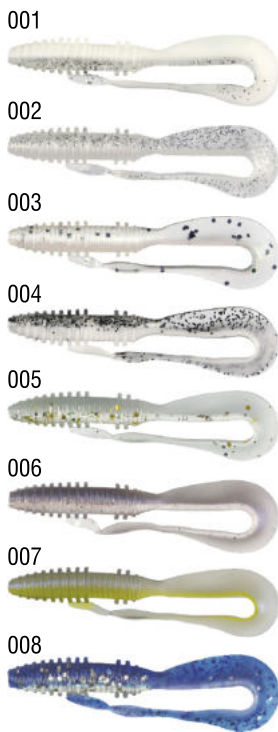

Lure article number structure **348001** xxx
Colour

304

Grubber Twist

■ size: 1 (5 cm)
■ 8 pcs

■ size: 2 (7,5 cm)
■ 6 pcs

Perch above 40 cm is a really good catch. Anybody who can catch those on purpose is some sort of fishing professor. To give an upperhand to anyone trying to reach this level of fishing, we have prepared this lure. Seems familiar, but same time, different... Ribs on the body creates specific water turbulences – believe us, perch love it. Short, curly tail wiggles in most provoking way, irresistible for the fish. Worth to mention, is this lure scent – believe us it's impossible to forget. Add to this list carefully selected color chart, and 2 typical perch sizes. Well, it's the shortest recipe for fishing success.

334 xxx xxx
Size Colour

Big Tail Twist

■ size: 001 (6 cm)
■ 10 PCS

■ size: 002 (8 cm)
■ 8 PCS

■ size: 003 (10 cm)
■ 6 PCS

■ size: 004 (14 cm)
■ 6 PCS

Four different sizes, a wide spectrum of colours and simply excellent tail action at the slightest lure movement will allow hunting for virtually any predator living in our waters. The 6-centimetre Big Tail has appeared to be the favourite perch dish, whereas the largest 14-centimetre model was viciously attacked by pikes and catfish. Two intermediate sizes are perfect for luring zanders.