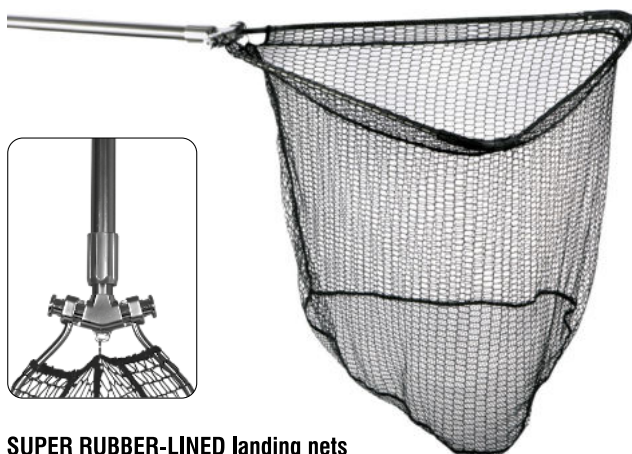

SUPER RUBBER-LINED landing nets