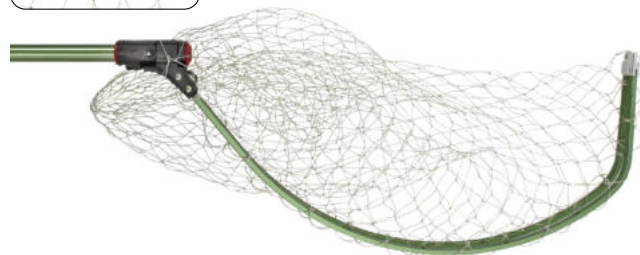

Universal and competitive landing nets

Pike Mono landing net

Art. no	Length (cm)	Basket dimensions (cm)	Mesh size (mm)	Number of sections
700 000 013	120	70 × 60	25	1