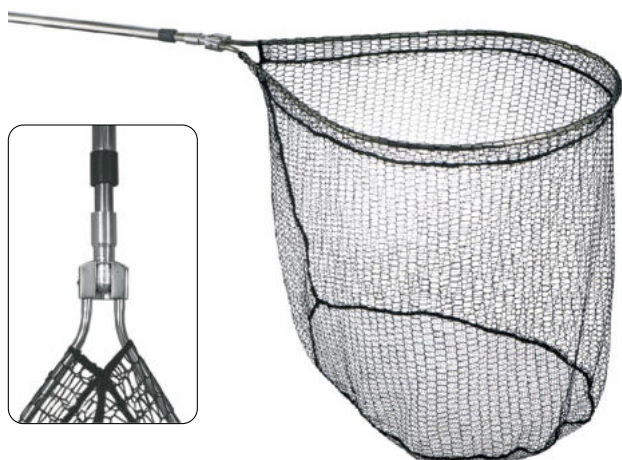

ALU SPECIAL landing net

Art. no	Length (cm)	Basket dimensions (cm)	Mesh size (mm)	Number of sections
700 700 210	210	70 × 50	10 × 20	2