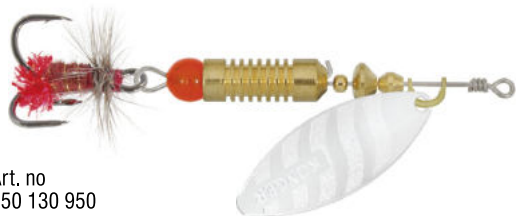

3501 CHIMERA GPX

Art. no
350 130 950

Size	5	4	3	2	1	0
Weight (g)	20,0	14,0	10,0	6,5	5,0	2,5