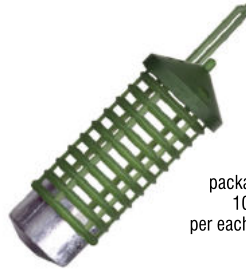

Plastic light and loaded feeders, Weightless Closed Feeders

packaging: 10 pcs. per each item

Art. no	Load (g)	Art. no	Load (g)
664 200 020	20	664 200 080	80
664 200 040	40	664 200 100	100
664 200 060	60