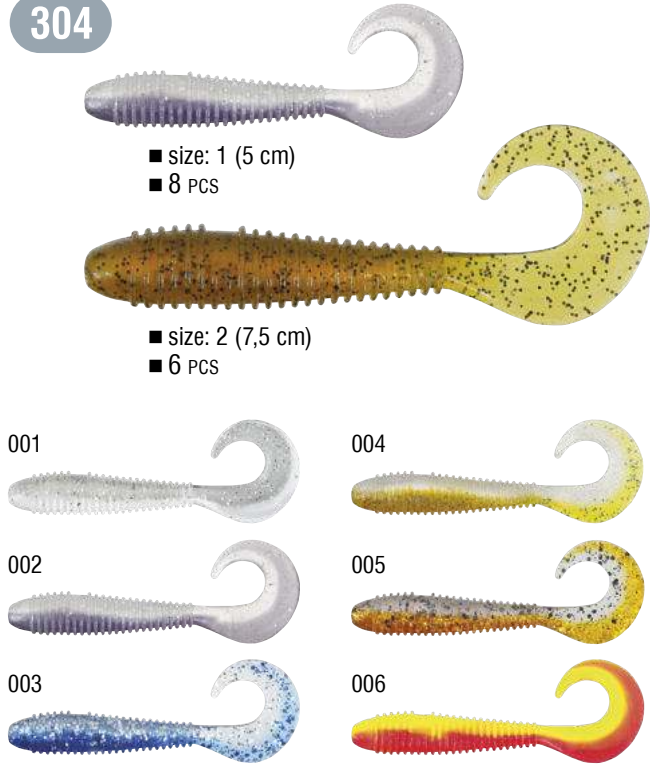

A lure with a very wide range of possible use. The 5-centimetre version is an effective lure for perch, the 7,5-centimetre model lets you catch zanders, and the 12-centimetre Blinky is the right choice for every pike fishing enthusiast. What is even more interesting, the scent used on our baits provoked attacks of decent-sized catfish. That is why we recommend rigging the biggest Blinky Shad with a heavy jig head and to give it a try in the river holes and bends.

Lure article number structure

337 xxx xxx

Size Colour

348

Twist Minnow

■ size: 001 (8 cm/9 g)
■ 1 PCS

New style of the lure, being a hybrid of swimbait and spinning blade. Twist Tail allows angler to fish in new, creative ways. Of course, you can use it same way as classic blade or crankbait – it will catch the fish. Yet, to release its full potential you should to let it drop as deep as you want, and twitch it, or jerk it once every few handle turns. It's a great lure for pike, zander or large size perch. You can choose from several selected colors to make your fishing more efficient. Both is rivers and lakes, this lure works like a charm. Top quality hook and treble will keep the fish firmly until it will land in your hands.

Lure article number structure **348001** xxx
Colour

304

Grubber Twist

■ size: 1 (5 cm)
■ 8 pcs

■ size: 2 (7,5 cm)
■ 6 pcs

Perch above 40 cm is a really good catch. Anybody who can catch those on purpose is some sort of fishing professor. To give an upperhand to anyone trying to reach this level of fishing, we have prepared this lure. Seems familiar, but same time, different... Ribs on the body creates specific water turbulences – believe us, perch love it. Short, curly tail wiggles in most provoking way, irresistible for the fish. Worth to mention, is this lure scent – believe us it's impossible to forget. Add to this list carefully selected color chart, and 2 typical perch sizes. Well, it's the shortest recipe for fishing success.