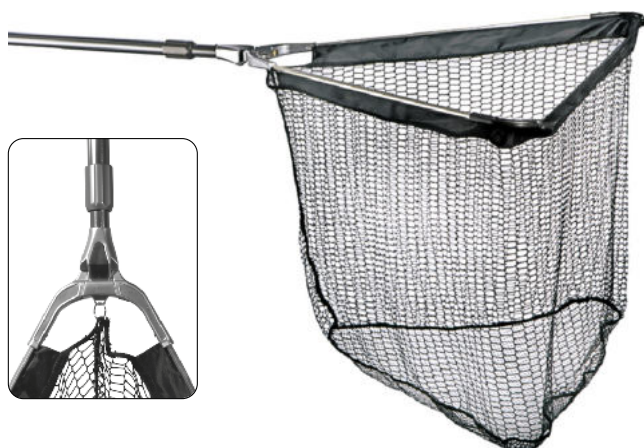

Art. no	Length (cm)	Basket dimensions (cm)	Mesh size (mm)	Number of sections
700 100 160	160	50 × 50	5 × 5	2

NANONET EXTRA landing net

Art. no	Handle length (cm)	Basket dimensions (cm)	Mesh size (mm)	Number of sections
700 601 220	220	70 × 70	6	2

The mesh of these landing nets has been made of a new material that does not absorb water or unpleasant fish smell. After use, just shake off the water and after a while the mesh will be completely dry.