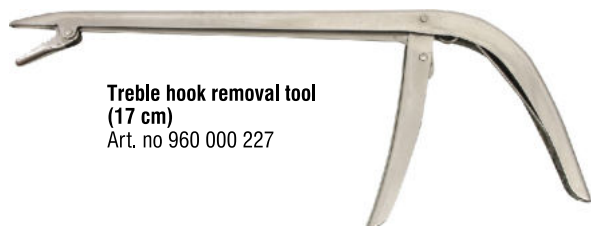

Treble hook removal tool

(17 cm)

Art. no 960 000 227