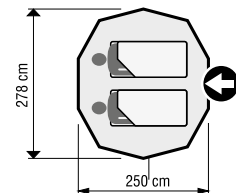

- Material resistant to 3000 mm water column, sewn mosquito screen, perfect for warm months
- Load bearing frame: 4 glass fibre bars $\varnothing$ 11 mm
- Attachable, strong, waterproof floor
- Durable and strongly sewn peg loops
- "Second skin" overwrap provided in the kit, water resistance up to 3000 mm water column
- Eliminated water condensation effect inside the tent
- Solid, screw pegs provided in the kit.