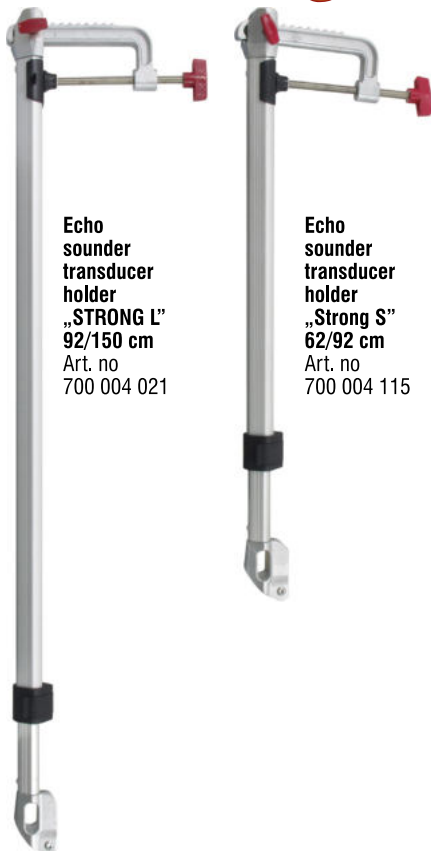

88 mm

Boat mounted rod holder No 2
Art. no 700 004 062

56 mm

Boat mounted rod rest large
Art. no 700 004 107

95 mm

NEW

Echo sounder transducer holder „STRONG L”
92/150 cm
Art. no 700 004 021

Echo sounder transducer holder „Strong S”
62/92 cm
Art. no 700 004 115