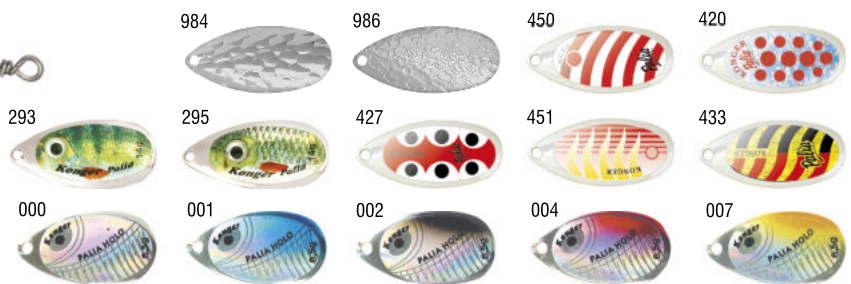

3531 PALIA

Size	5	4	3	2	1	0
Weight (g)	14,0	9,5	6,5	5,0	3,5	-

3532 PALIA ACUSTIC

Size	5	4	3	2	1	0
Weight (g)	14,0	9,5	6,5	5,0	-	-

3533 PALIA TANDEM

Size	5	4	3	2	1	0
Weight (g)	17,0	11,0	-	-	-	-

3551 TAZAR

Size	5	4	3	2	1	0
Weight (g)	-	16,0	9,0	7,0	4,5	-

3541 KILLER HOLO

Size	5	4	3	2	1	0
Weight (g)	-	16,0	9,0	7,0	4,5	-