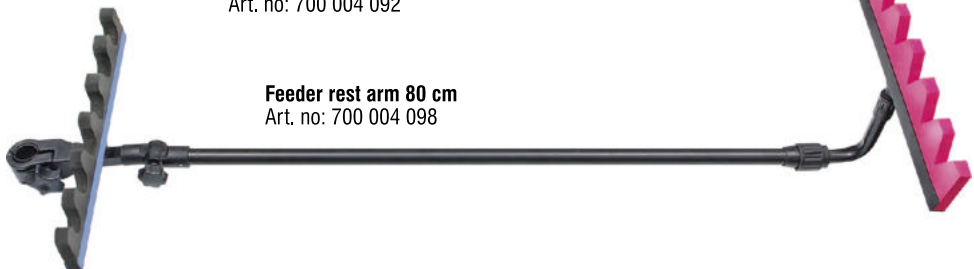

Landing net handle 320/3 Length 311 cm, Transport length 115 cm, Weight 330 g, Number of sections: 3 Art. no 700 990 005

Rest arm curved 20 cm
Art. no: 700 004 093

Adjustable telescopic chair rest arm 70 cm
Art. no: 700 004 092