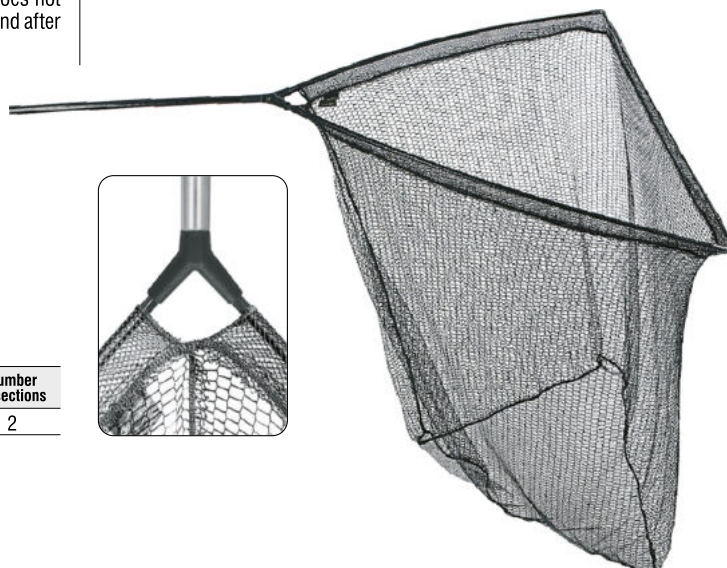

Art. no	Handle length (cm)	Basket dimensions (cm)	Mesh size (mm)	Number of sections
700 932 220	220	60 × 60	6	2
700 932 250	250	60 × 60	6	2

Professional landing nets equipped with a rubber-lined net limiting hook and treble hook tips from sticking into the net mesh, and ensuring that the net does not absorb water. The nets dry very quickly and do not absorb fish smell.

BIG CARP landing net

Art. no	Length (cm)	Basket dimensions (cm)	Mesh size (mm)	Number of sections
700 953 001	240	100 × 100	10 × 20	2