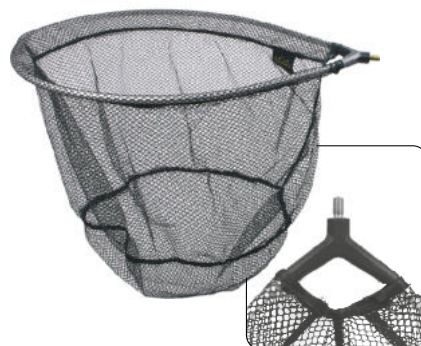

Competitive landing net basket

Art. no	Basket dimensions (cm)	Mesh size (∅ mm)
700 990 001	45 × 55	6
700 990 002	40 × 50	6