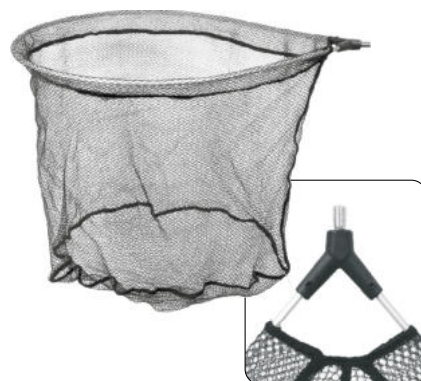

Landing net basket

Art. no	Basket dimensions (cm)	Mesh size (∅ mm)
700 990 008	55 × 45	6
700 990 009	50 × 40	6