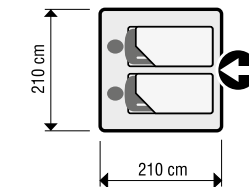

- Tent sheathing resistant to 2000 mm water column, sewn mosquito screen, perfect for warm months
- Load bearing frame: 2 glass fibre bars $\varnothing$ 8.5 mm
- Fixed, strong, waterproof floor
- Durable and strongly sewn peg loops
- Eliminated water condensation effect inside the tent
- Pegs provided in the kit.