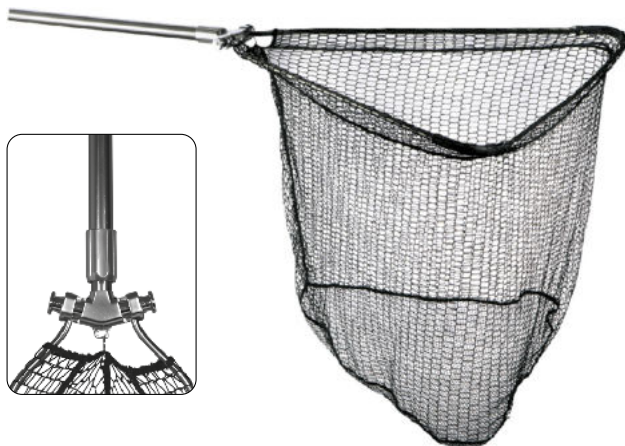

Rubber-coated landing net PRESTIGE

Art. no	Length (cm)	Basket dimensions (cm)	Mesh size (mm)	Number of sections
700 310 210	210	60 × 50 × 55	6 × 6	2

UNIVERSAL landing nets

Art. no	Length (cm)	Basket dimensions (cm)	Mesh size (mm)	Number of sections
700 300 200	200	60 × 60 × 50	12 × 6	2
700 300 220	220	70 × 70 × 60	12 × 6	2