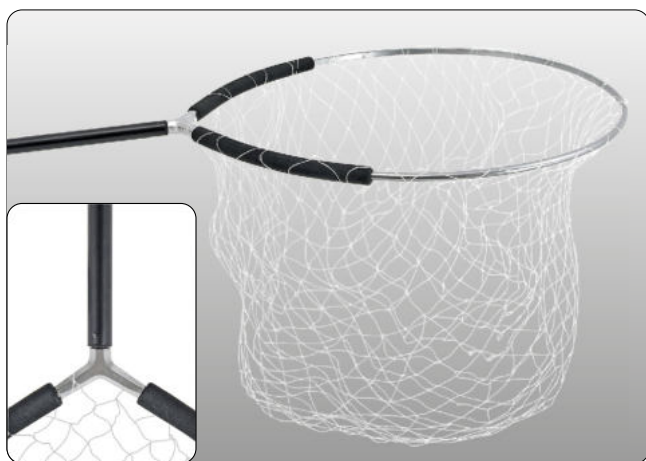

Monofilament landing net

Art. no	Length (cm)	Basket dimensions (cm)	Mesh size (mm)	Number of sections
700 004 012	112	60 × 60	30 × 30	1