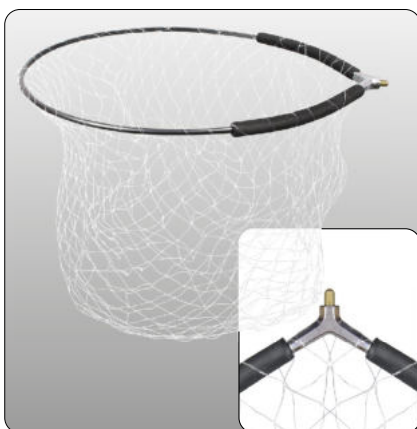

Monofilament basket with floaters for landing net

Art. no	Basket dimensions (cm)	Mesh size (∅ mm)
700 990 003	60 × 60	30 × 30